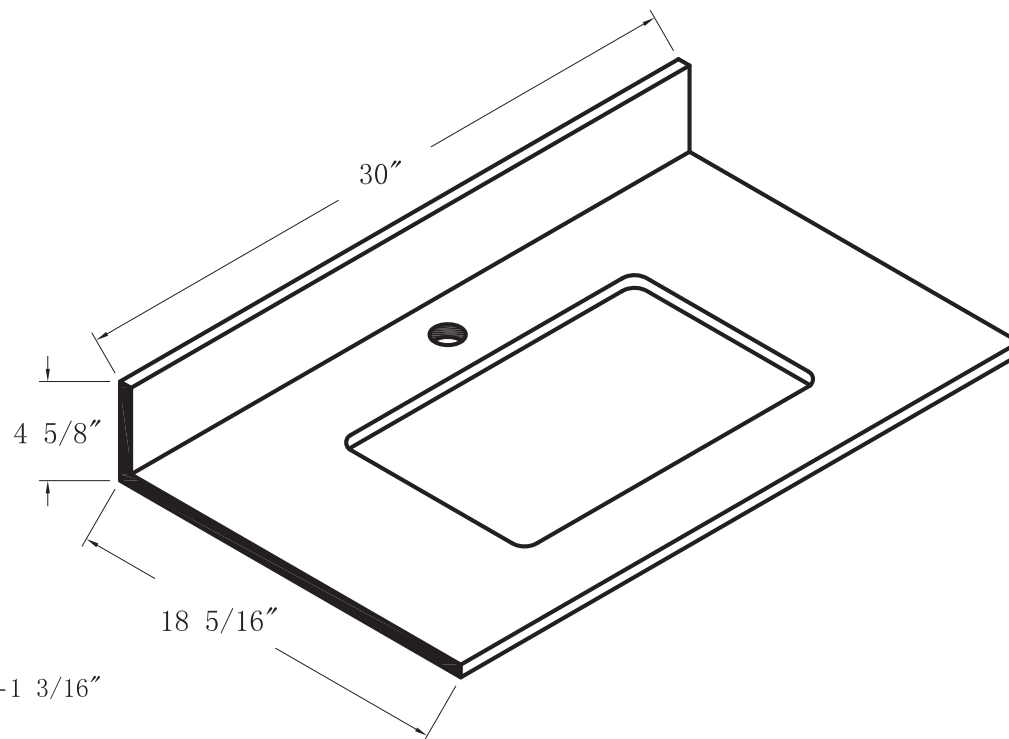

SPECIFICATIONS / TECHNICAL DATA

SINTERED STONE TOP

SINGLE SINK

30"

ATTENTION! Dimensions may vary by up to 3/8". It is highly recommended to pull all dimensions of actual model for installation and measuring purposes.

MODEL# SS30