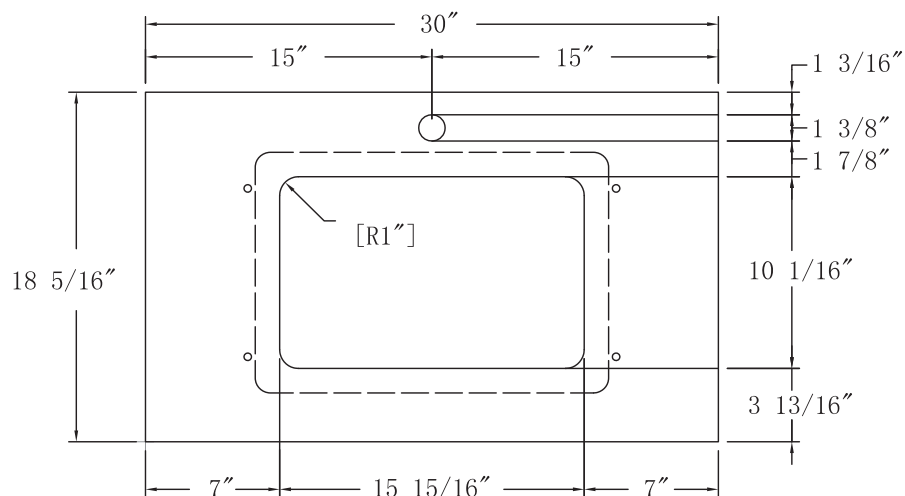

SPECIFICATIONS / TECHNICAL DATA

SINTERED STONE TOP

SINGLE SINK

30"

ATTENTION! Dimensions may vary by up to 3/8". It is highly recommended to pull all dimensions of actual model for installation and measuring purposes.

MODEL# SS30